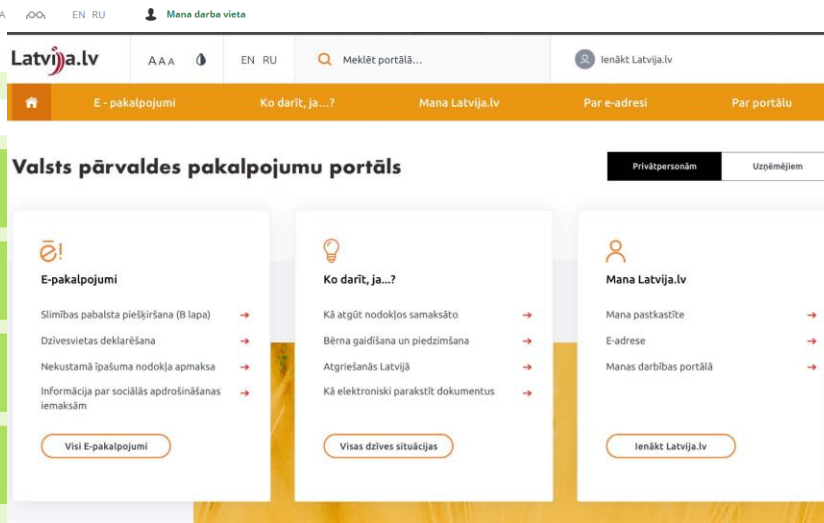

In Portal you may:

- find guidance on requirements (forms, documents, payments, terms etc.) and administrative procedures in order to receive public and municipal services;
- start service electronically, if it's is offered online;
- see and work in your account (write and receive e-address messages, information about e-services execution and payments etc.).

# Latvija.lv before & after

Version 1

2006 - 2013

Version 2

2013 - Current

Version 3

2023 - ...

State Regional  
Development Agency  
Republic of Latvia